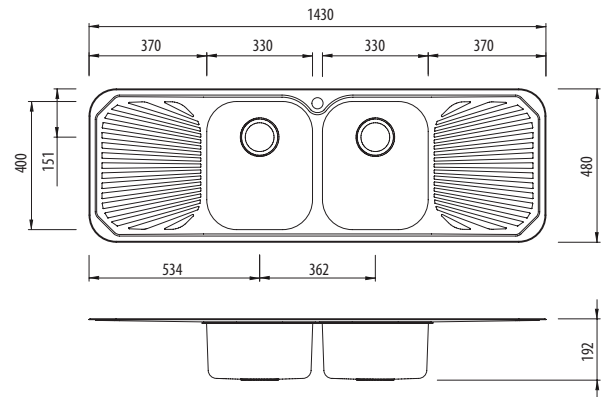

Petite

Proudly Aussie made

All dimensions in mm

PE353

Double Bowl Sink With Double Drainer

Specifications /

Sink size	1430W x 480H mm
Bowl size	Main Bowl 330W x 400H x 180D / 21L Main Bowl 330W x 400H x 180D / 21L
Construction	2 piece, bowls and drainer seam welded
Material	304 grade, 18/10 polished stainless steel (0.8 mm thick)
Installation	Topmount recommended
Fixings	Adjustable clips and sealing foam supplied
Min cabinet size	800 mm
Tap holes	Available 0 or 1 tap hole (specify when ordering)
Waste fittings	2 x 90 mm basket wastes included
Overflow	Not available
Carton size	1440 x 490 x 200 mm
Weight	10 kg
Warranty	Lifetime manufacturer's warranty (refer to oliveri.com.au)
Maintenance and care instructions	All surfaces should be cleaned with mild liquid detergent or soap and water. To maintain the shine on your Oliveri stainless steel sink, we recommended the use of any of the easy to obtain, non-abrasive stainless steel cleaners or metal polishes.